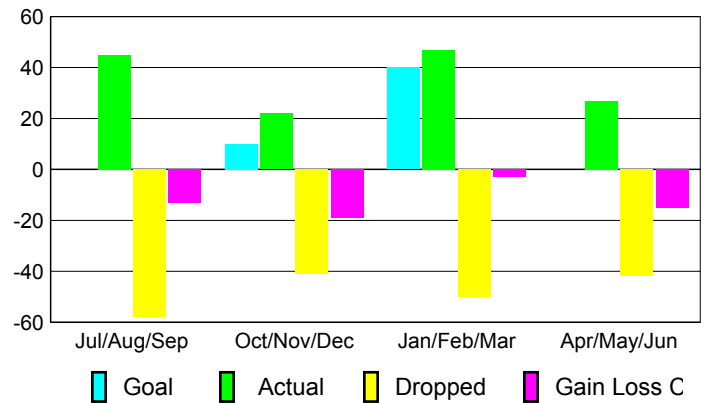

Membership Results 2008-2009

Goal, New, Dropped, Gain/Loss

Comparison of Membership Gain/Loss

Current Year Compared to the Previous Year