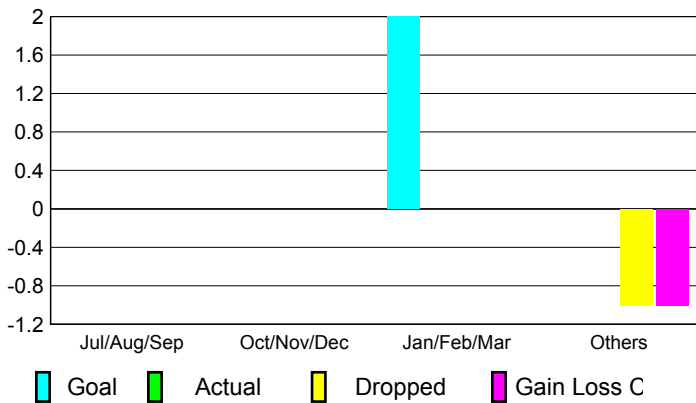

2008-2009 GMT Quarterly Report for District (or Undistricted) District 26 M3

GMT: **LELAND KOLKMEYER**

Location: **MISSOURI**

GMT CA: **1 & 2**

CLUBS

Club Results 2008-2009

Clubs 2007-2008

Month	New Club Goal	Actual New Clubs	Actual Dropped Clubs	Gain/Loss of Clubs	Gain/Loss of Clubs
Jul/Aug/Sep	0	0	0	0	0
Oct/Nov/Dec	0	0	0	0	0
Jan/Feb/Mar	2	0	0	0	0
Apr/May/June	0	0	-1	-1	0
Totals	2	0	-1	-1	0

Club Results 2008-2009

Goal, New, Dropped, Gain/Loss

Comparison of Club Gain/Loss

Current Year Compared to the Previous Year

YTD Status Quo Clubs 2008-2009

Status Quo Clubs Compared to Status Quo Members

MEMBERSHIP

Membership Results 2008-2009

Membership 2007-2008

Month	Net Memb Goal	Actual New Memb	Actual Dropped Memb	Gain/Loss of Memb	Gain/Loss of Memb
Jul/Aug/Sep	0	45	-58	-13	-12
Oct/Nov/Dec	10	22	-41	-19	-2
Jan/Feb/Mar	40	47	-50	-3	-23
Apr/May/June	0	27	-42	-15	-24
Totals	50	141	-191	-50	-61