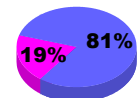

Membership Results 2008-2009

Membership 2007-2008

Month	Net Memb Goal	Actual New Memb	Actual Dropped Memb	Gain/Loss of Memb	Gain/Loss of Memb
Jul/Aug/Sep	0	45	-58	-13	-12
Oct/Nov/Dec	10	22	-41	-19	-2
Jan/Feb/Mar	40	47	-50	-3	-23
Apr/May/June	0	27	-42	-15	-24
Totals	50	141	-191	-50	-61

Membership Results 2008-2009

Goal, New, Dropped, Gain/Loss

Comparison of Membership Gain/Loss

Current Year Compared to the Previous Year

Gender Comparison 2008-2009

Jul/Aug/Sep

Oct/Nov/Dec

Jan/Feb/Mar

Apr/May/June

Male

Female