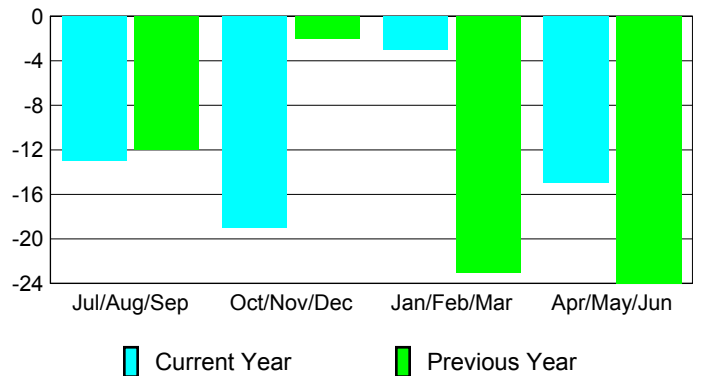

Membership Results 2008-2009

Membership 2007-2008

Month	Net Memb Goal	Actual New Memb	Actual Dropped Memb	Gain/Loss of Memb	Gain/Loss of Memb
Jul/Aug/Sep	0	45	-58	-13	-12
Oct/Nov/Dec	10	22	-41	-19	-2
Jan/Feb/Mar	40	47	-50	-3	-23
Apr/May/June	0	27	-42	-15	-24
Totals	50	141	-191	-50	-61

Membership Results 2008-2009

Goal, New, Dropped, Gain/Loss

Comparison of Membership Gain/Loss

Current Year Compared to the Previous Year

Gender Comparison 2008-2009

Jul/Aug/Sep

Oct/Nov/Dec

Jan/Feb/Mar

Apr/May/June

Male

Female